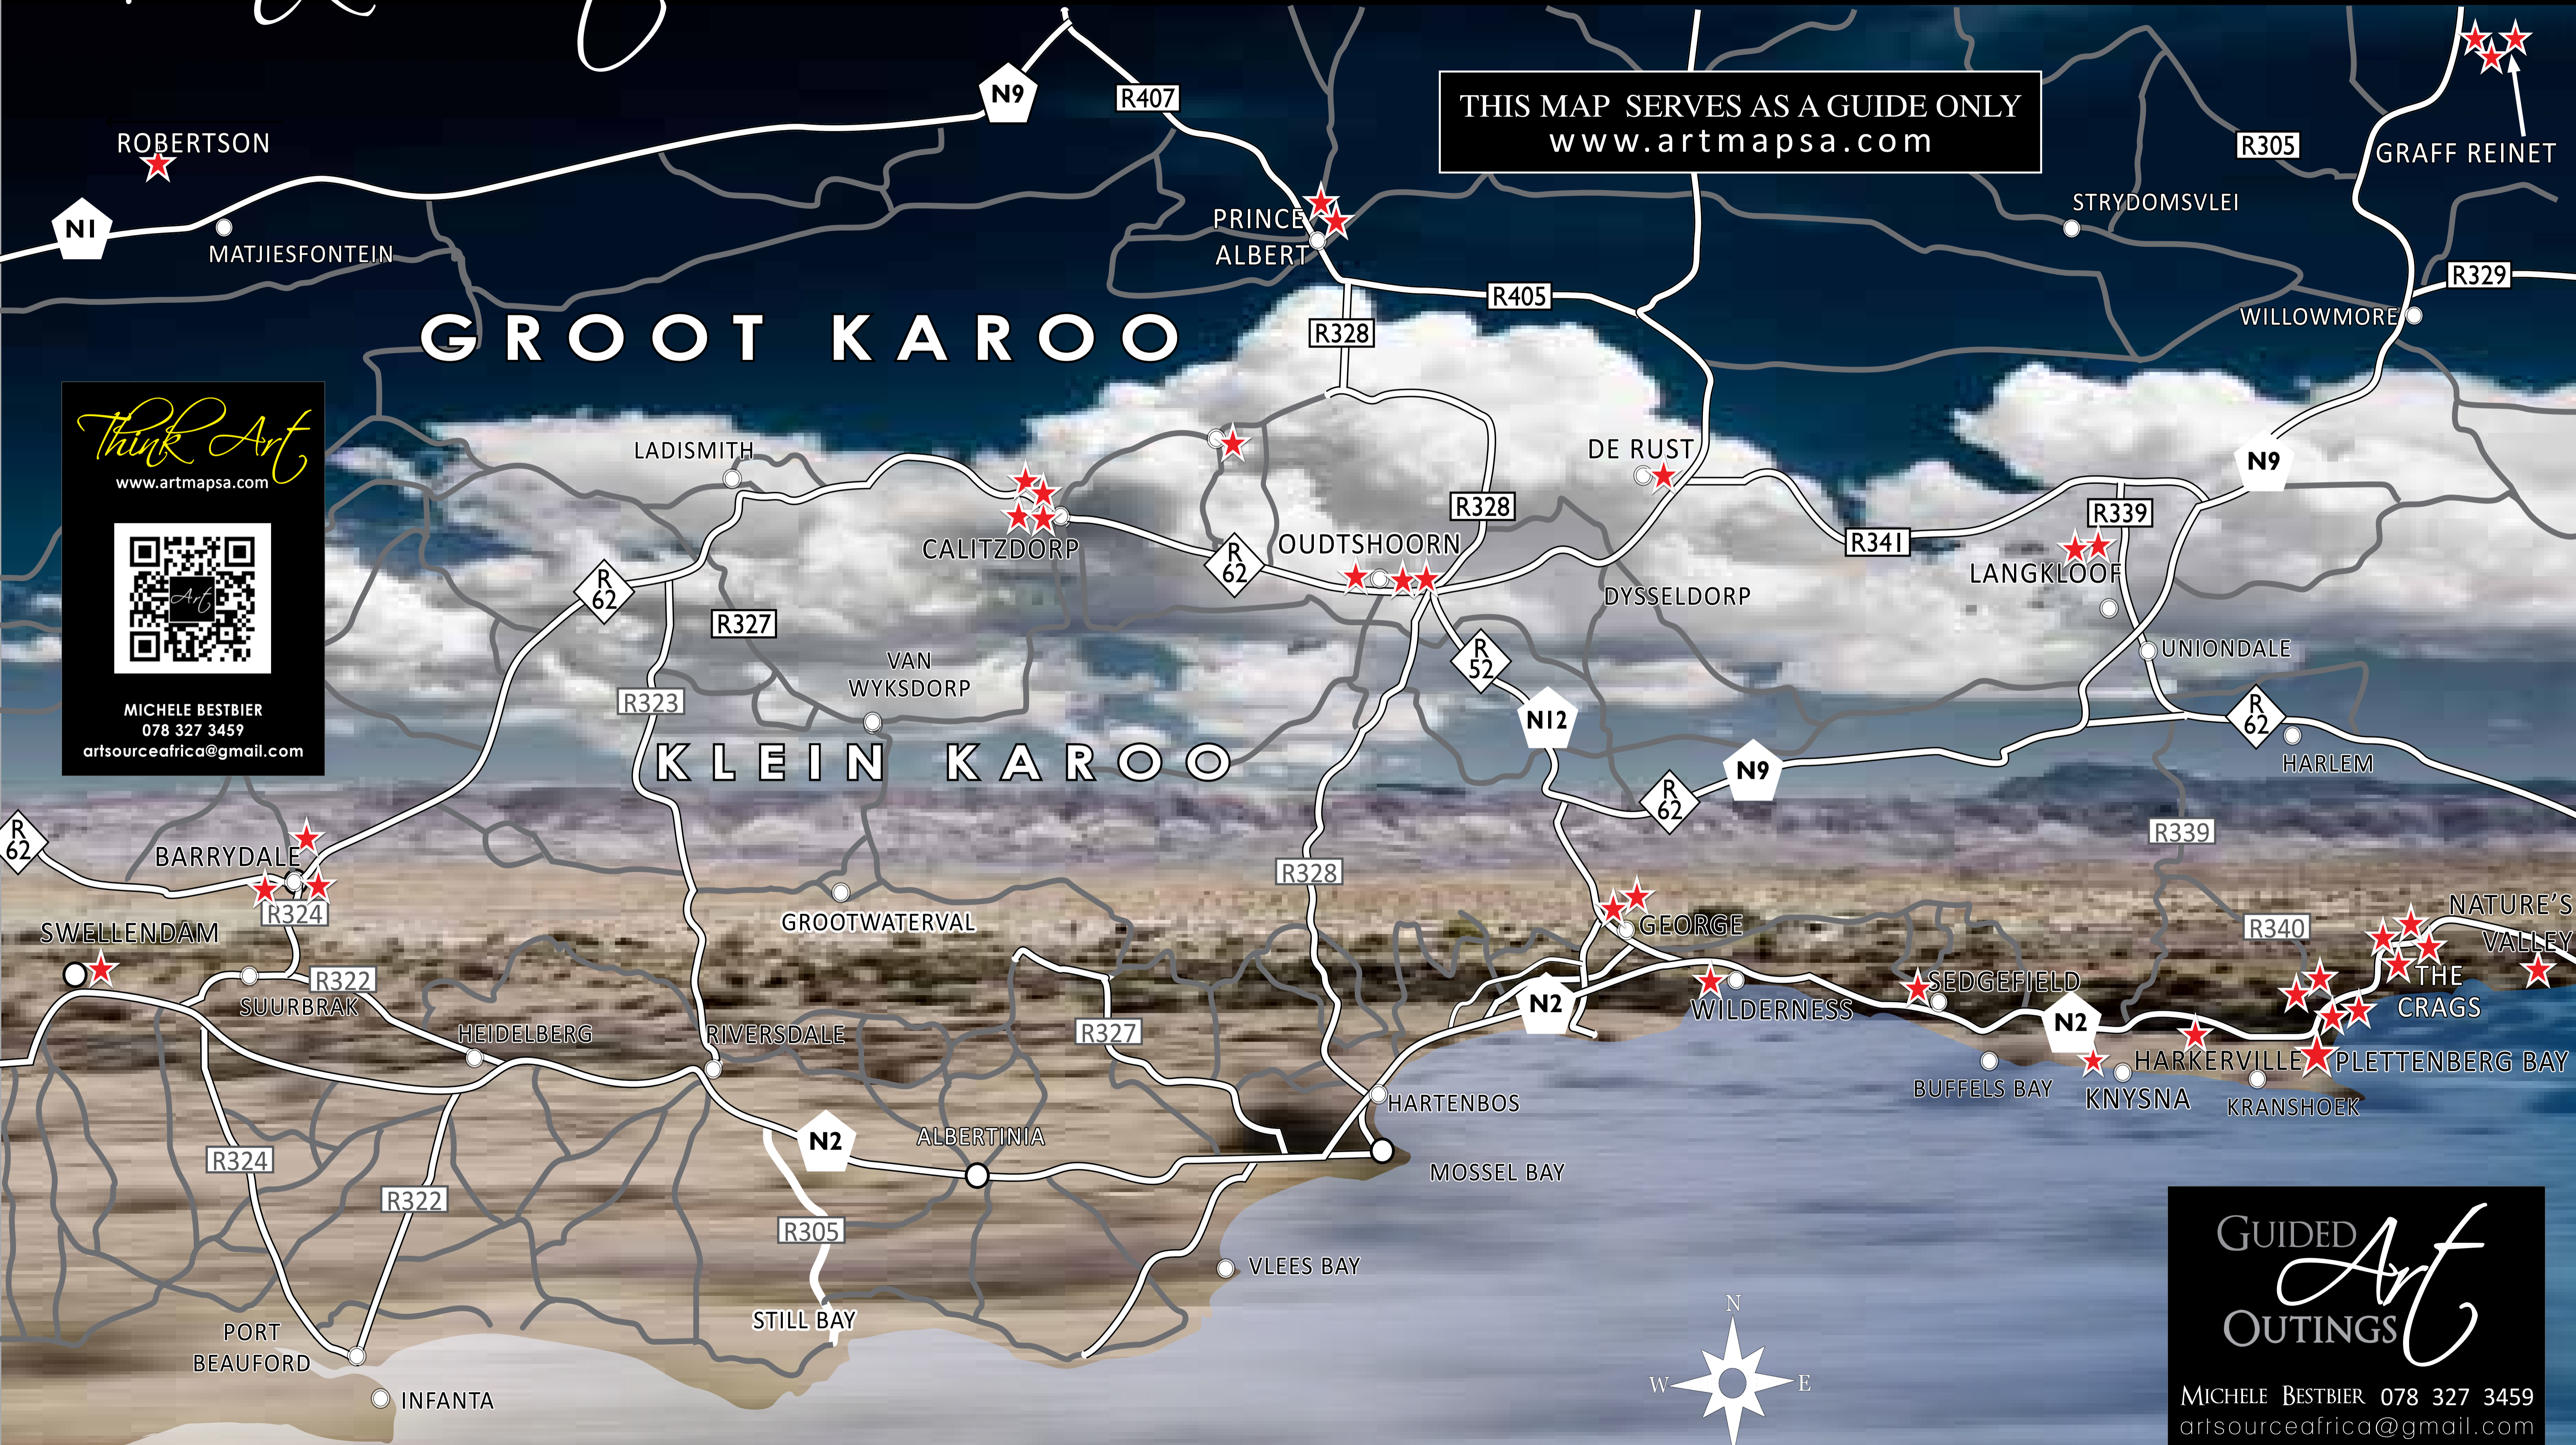

# Think Art

when planning your leisure time. DISCOVER the artists of the Garden Route & Karoo. Personalized ART JOURNEYS - big or small - we design them to order ...

THIS MAP SERVES AS A GUIDE ONLY  
[www.artmapsa.com](http://www.artmapsa.com)